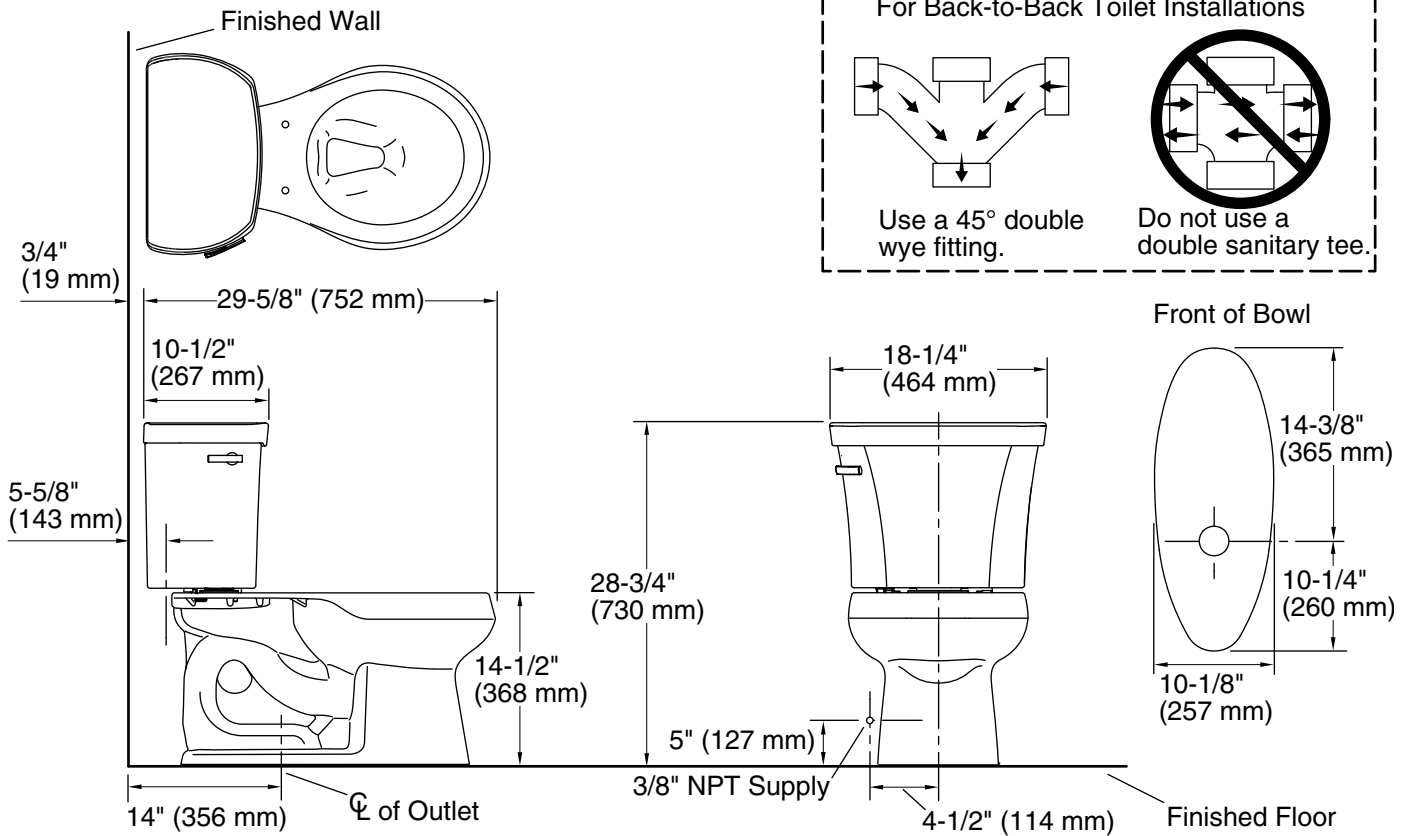

THE BOLD LOOK
OF **KOHLER**®

Technical Information

All product dimensions are nominal.

Toilet type:	Two-piece, Floor-mount
Waste Outlet:	Floor
Bowl shape:	Round-front
Flush type:	Class Five®
Trap passageway:	2-1/8" (54 mm)
Water Consumption	
Full:	1.28 gpf (4.8 lpf)
Water surface size:	10-1/2" x 7-3/4" (267 mm x 197 mm)
Rim to water surface:	5-1/4" (133 mm)
Rough-in:	14" (356 mm)
Seat-mounting holes:	5-1/2" (140 mm)

Notes

Install this product according to the installation instructions.

For back-to-back toilet installations: Use only a 45° double wye fitting.